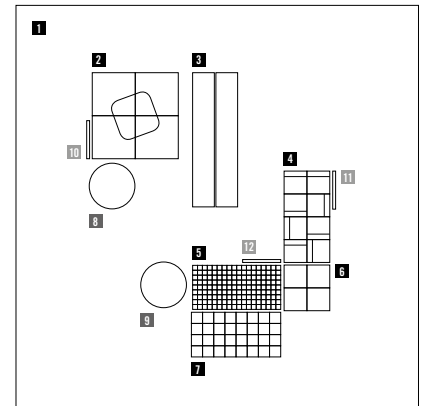

moodboard #M⁺ 11.

WHITE | GREY | BLACK

MOSAICI | MOSAICS

1 | STICKS 50x300 | Plaster Smooth	2 | QUILT 94x94 | Chalk Sugar Paper	3 | STICKS 50x300 | Plaster Mix
4 | JOINTED Layout A | Biancopuro DE.0V42	5 | CROMIE 10x10x4 | Acciaio G Mix 1 CR.0542	6 | AREA25 50x50x6 | Bianco AR.OA10
7 | ÉMETALLO 23x23x8 | Acciaio EM.0306		

PITTURE MURALI | WALL PAINTINGS

8 | MAPEI | Dursilite Matt* 80049	9 | MAPEI | Dursilite Matt* 80726

STUCCHI | GROUTS

10 | CX.S033 Avorio	11 | CX.S003 Grigio

* Dursilite Matt è un prodotto Mapei. Per informazioni tecniche e commerciali contattare Mapei spa e visitare il sito www.mapei.it. Dursilite Matt is a Mapei product. For technical and sales information, contact Mapei S.p.A. and visit www.mapei.it.