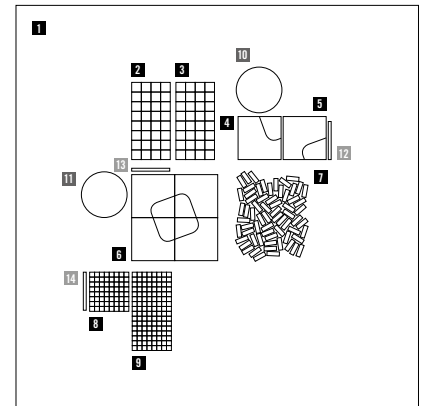

moodboard #M⁺ 14.

POWDER

MOSAICI | MOSAICS

1 | STICKS 50x300 | Clay Smooth	2 | AURORE 20x20x4 | Lavanda Rosata AU.0F77	3 | AURORE 20x20x4 | Salmone AU.0141
4 | QUILT 94x94 | Clay Raw	5 | QUILT 94x94 | Clay	6 | QUILT 94x94 | Chalk Cameo
7 | P-SAICO 10x30 | Clay Mix	8 | VETRINA 10x10x4 | VG.0453	9 | VETRINA 10x10x4 | VG.0452

PITTURE MURALI | WALL PAINTINGS

10 | MAPEI | Dursilite Matt* 80713	11 | MAPEI | Dursilite Matt* 80227

STUCCHI | GROUTS

12 | CX.S003 Grigio	13 | CX.S026 Ghiaccio	14 | CX.S033 Avorio

* Dursilite Matt è un prodotti Mapei. Per informazioni tecniche e commerciali contattare Mapei spa e visitare il sito www.mapei.it.
Dursilite Matt is a Mapei products. For technical and sales information, contact Mapei S.p.A. and visit www.mapei.it.