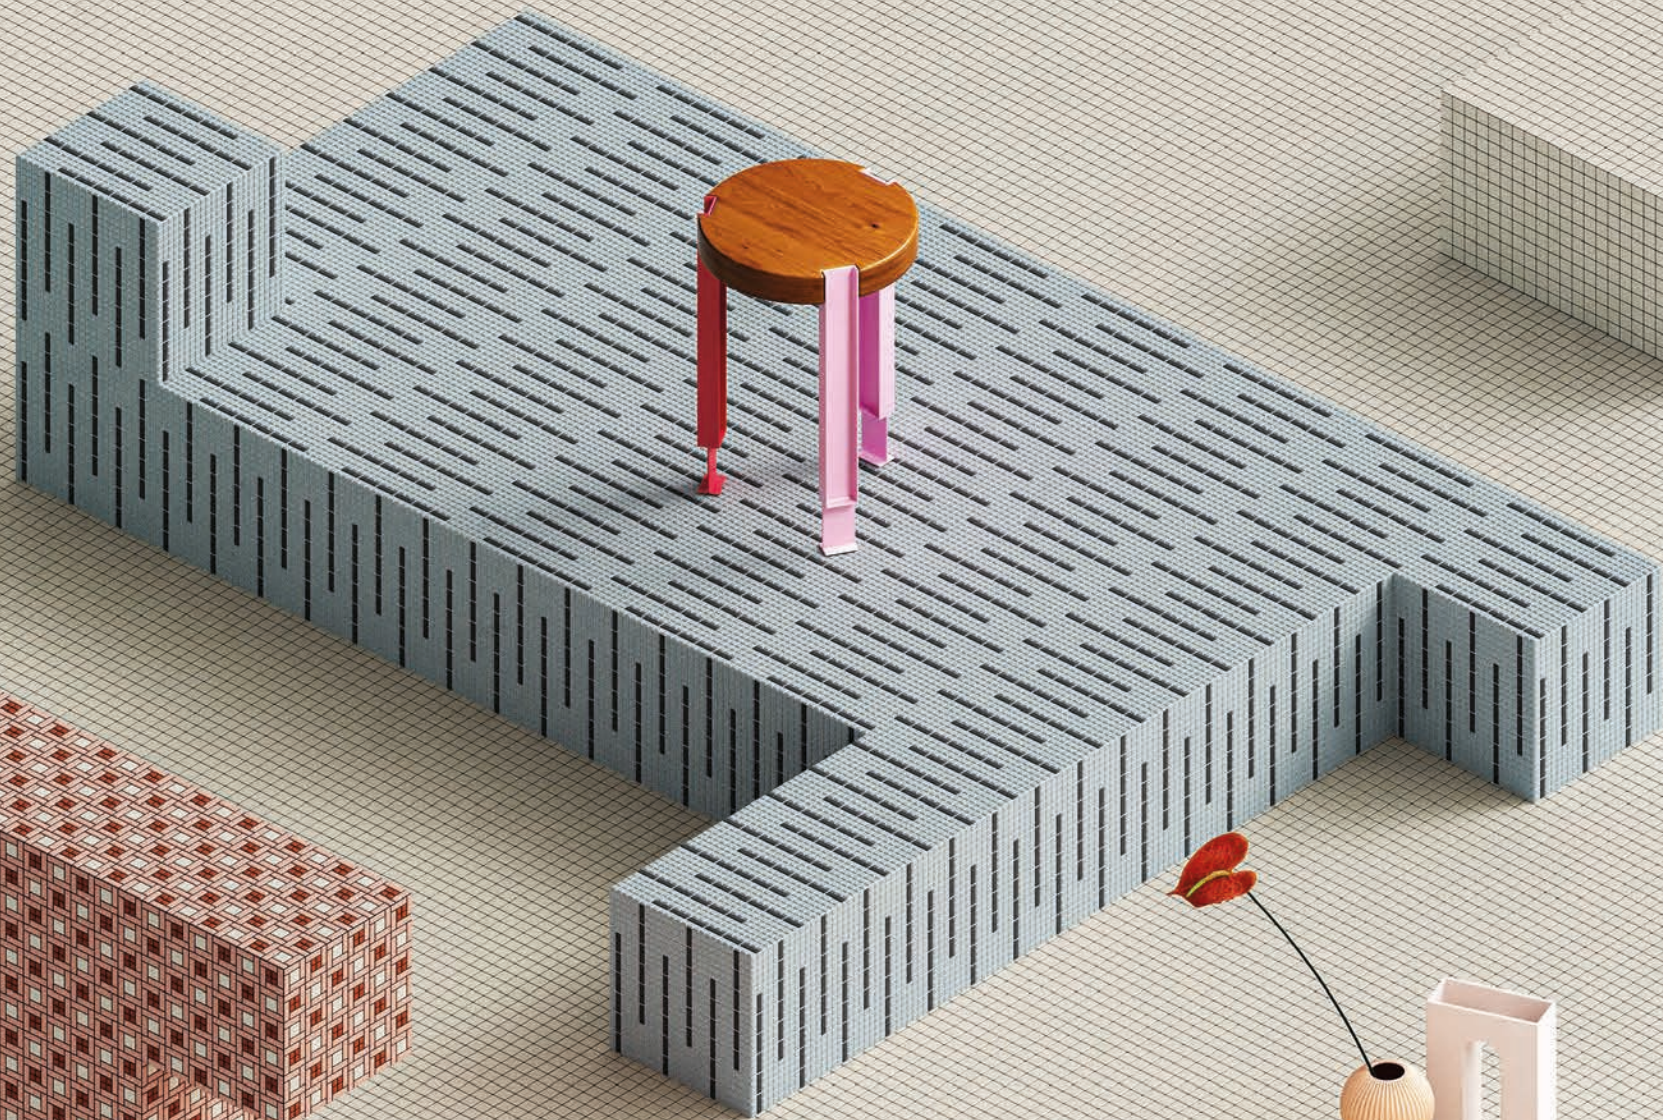

30 x 30 cm
12" x 12"

Osso
Posa Custom B

1.25 x 1.25 cm
1/2" x 1/2"
1.25 x 3.75 cm
1/2" x 1 1/2"
2.5 x 2.5 cm
1" x 1"

Dimensioni reali
Real size

1.25 x 3.75 cm
1/2" x 1 1/2"

1.25 x 1.25 cm
1/2" x 1/2"

2.5 x 2.5 cm
1" x 1"