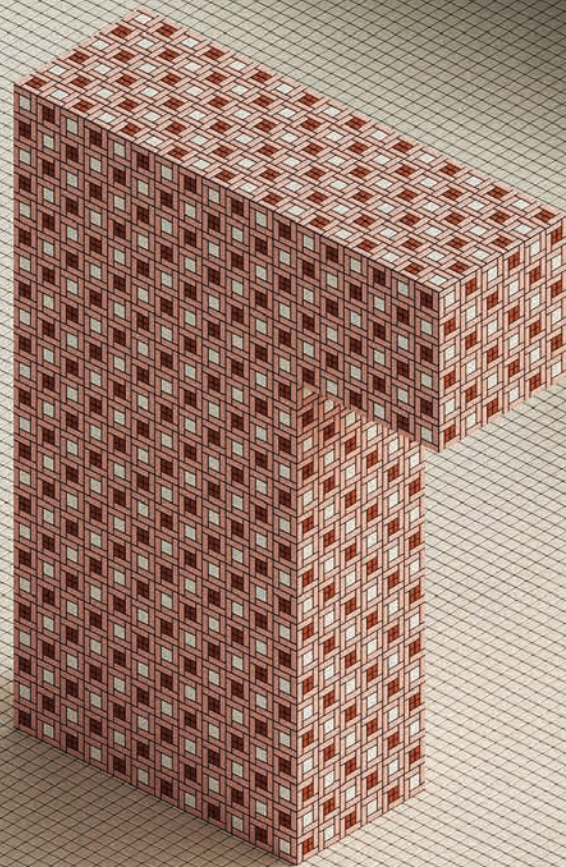

30 x 30 cm
12" x 12"

Osso
Posa Custom B

1.25 x 1.25 cm
1/2" x 1/2"
1.25 x 3.75 cm
1/2" x 1 1/2"
2.5 x 2.5 cm
1" x 1"

Dimensioni reali
Real size

1.25 x 3.75 cm
1/2" x 1 1/2"

1.25 x 1.25 cm
1/2" x 1/2"

2.5 x 2.5 cm
1" x 1"