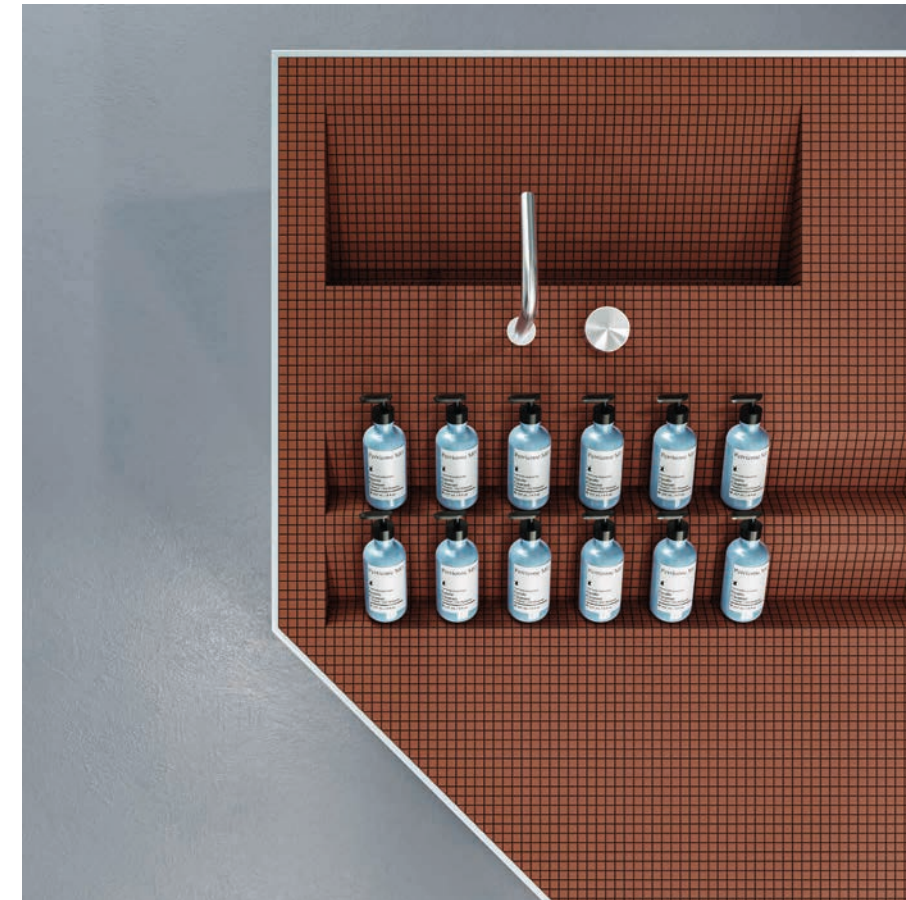

Profumo

Dettagli prodotto - Product details ↘ Pag. 45

30 x 30 cm
12" x 12"

30 x 30 cm
12" x 12"

2.5 x 2.5 cm
1" x 1"

1.25 x 1.25 cm
1/2" x 1/2"

1.25 x 1.25 cm
1/2" x 1/2"

2.5 x 2.5 cm
1" x 1"