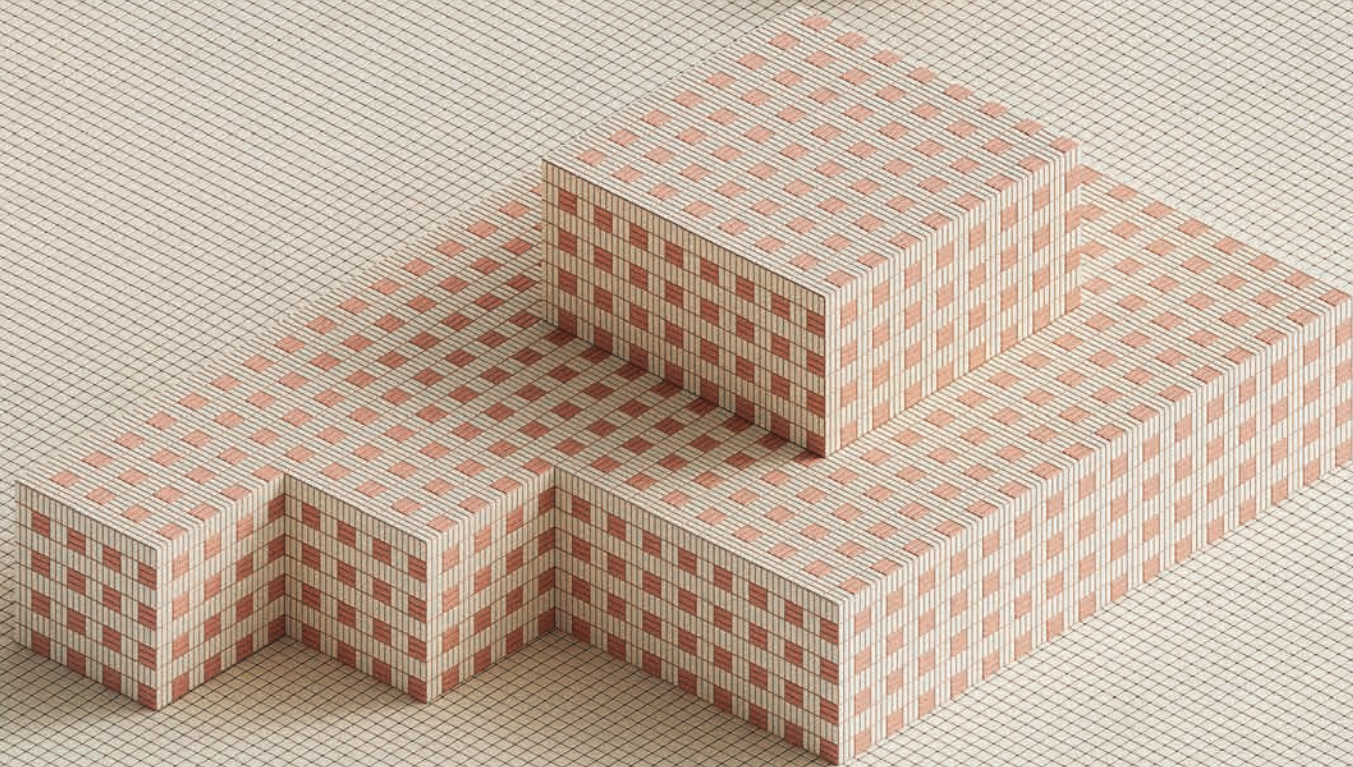

30 x 30 cm
12" x 12"

Osso
Posa Custom B

1.25 x 1.25 cm
1/2" x 1/2"
1.25 x 3.75 cm
1/2" x 1 1/2"
2.5 x 2.5 cm
1" x 1"

Dimensioni reali
Real size

1.25 x 3.75 cm
1/2" x 1 1/2"

1.25 x 1.25 cm
1/2" x 1/2"

2.5 x 2.5 cm
1" x 1"