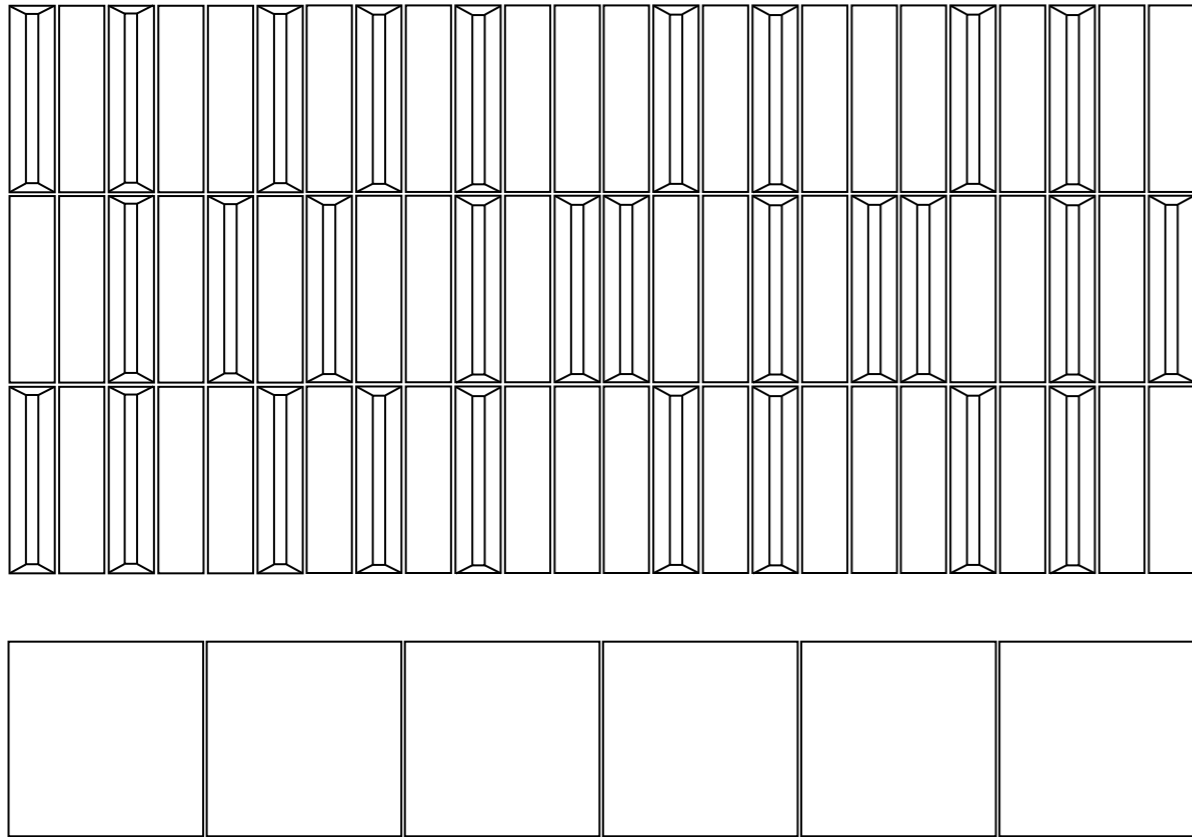

IN Mastice
20x20
8"x8"

GIUNTO | JOINT SUGGESTIONS

 Kerakoll Fugabella Color 19

 Mapei 115 River Grey

7

SCHEMA DI POSA | INSTALLATION CONFIGURATION

RIVESTIMENTO | WALL

▣ FLAUTI
finitura satinata | matt finishing