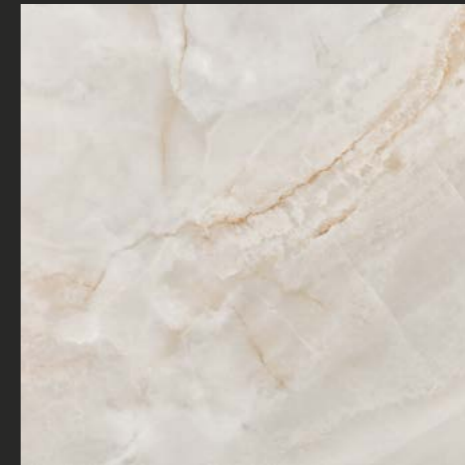

- Cr.Sardonyx Cream 90x180 M44 04.505.163.9734 PEI 4
- Cr.Sardonyx Cream 60x120 M32 17.869.163.9734 PEI 4
- Cr.Sardonyx Cream 60x120 M40 04.869.163.9734 PEI 4
- Cr.Sardonyx Cream 120x120 M42 04.120.163.9734 PEI 4
- Cr.Sardonyx Cream 90x90 M32 17.804.163.9734 PEI 4
- Cr.Sardonyx Cream 90x90 M40 04.804.163.9734 PEI 4