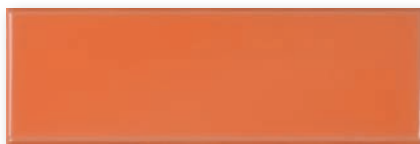

CHROMIE

Wall

Pasta Blanca / White Body

Brillo / Gloss

7,5x23cm / 3"x9"

Chromie Wall Terlingua Orange

7,5x23cm / 3"x9"

G7